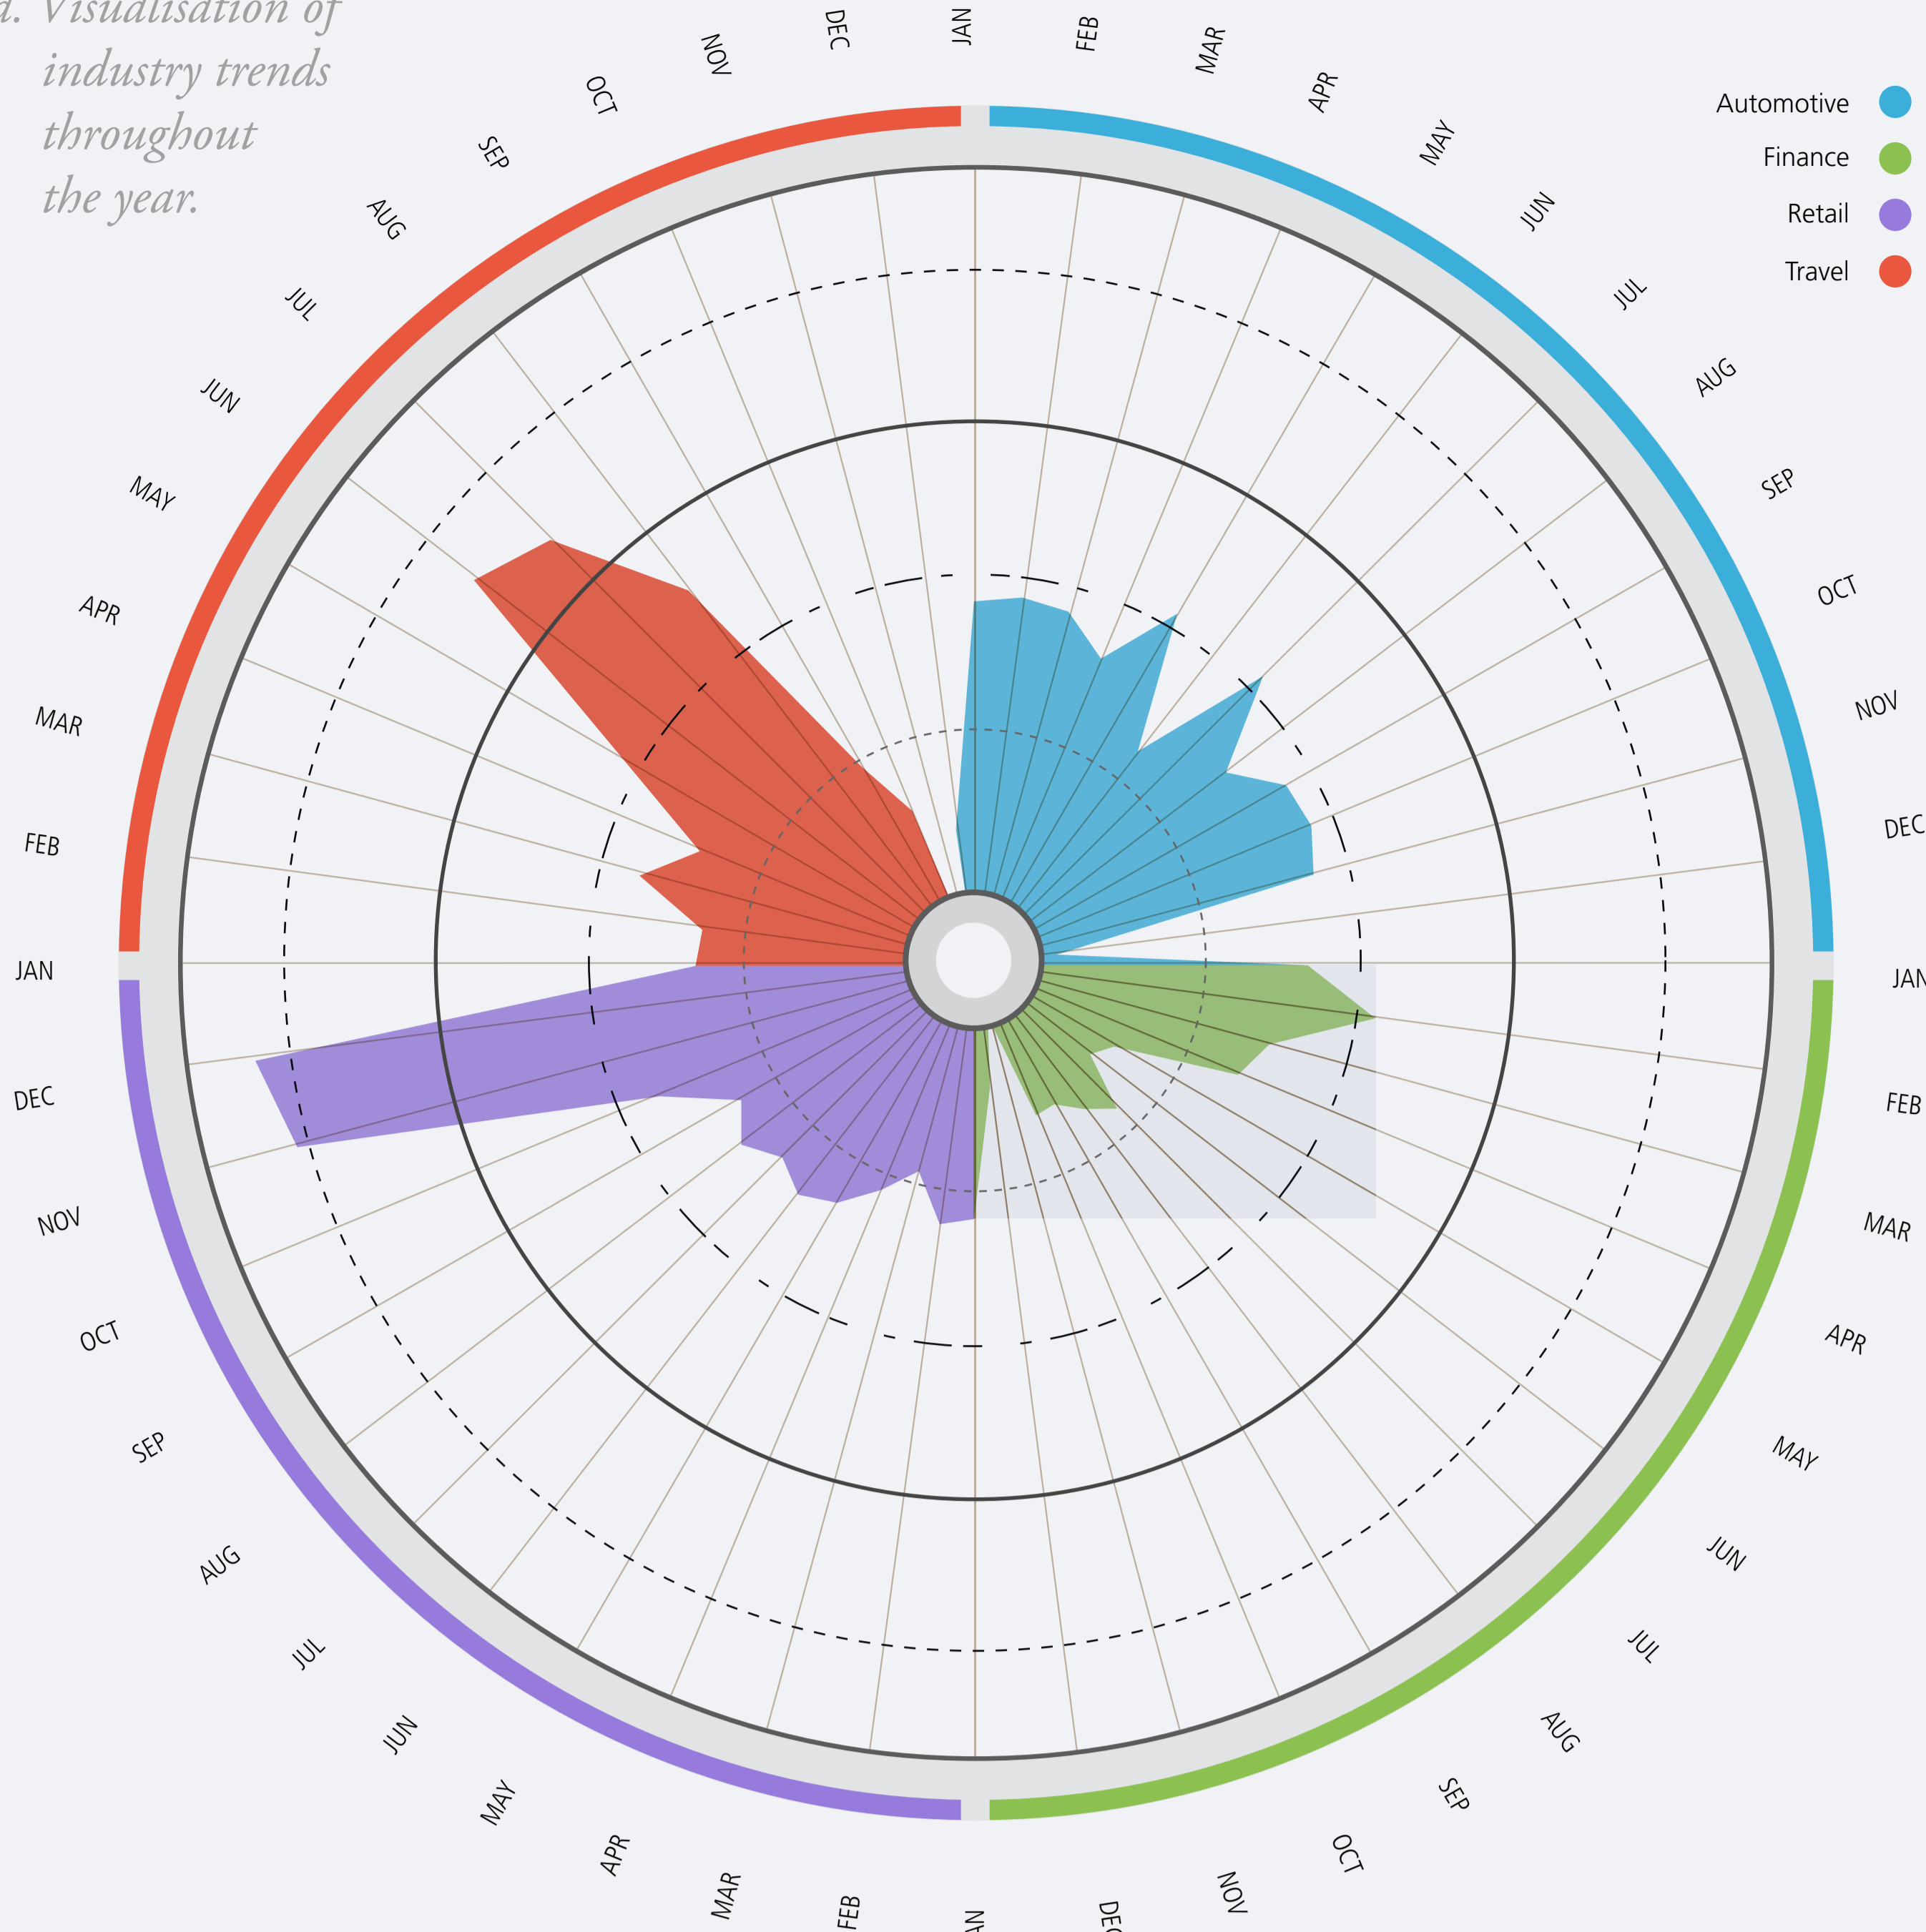

Wheel of Seasonality

A look at consumer search trends throughout the year.

a. Visualisation of industry trends throughout the year.

b. Breakdown of seasonal trends.

In every industry there is a peak season where demand for products and services increases. Knowing when these peaks occur helps in forecasting and allows companies to ensure that they have enough resources to cope with what their clients are asking for. Managing demand doesn't just stop at having enough produce though, people are the driving force behind any business for both fulfilment and customer service. Ensuring that enough people are hired during the peak periods is paramount to meeting your seasonal requirements.

Automotive

In June 2014 the big five* made up 70% of all car sales

* GM, Ford, Chrysler LLC, Toyota, Honda

online.wsj.com

Finance

Banks and other lenders issued 3.7 million credit cards to so-called subprime borrowers in the first quarter of 2014, up 39% from the previous year