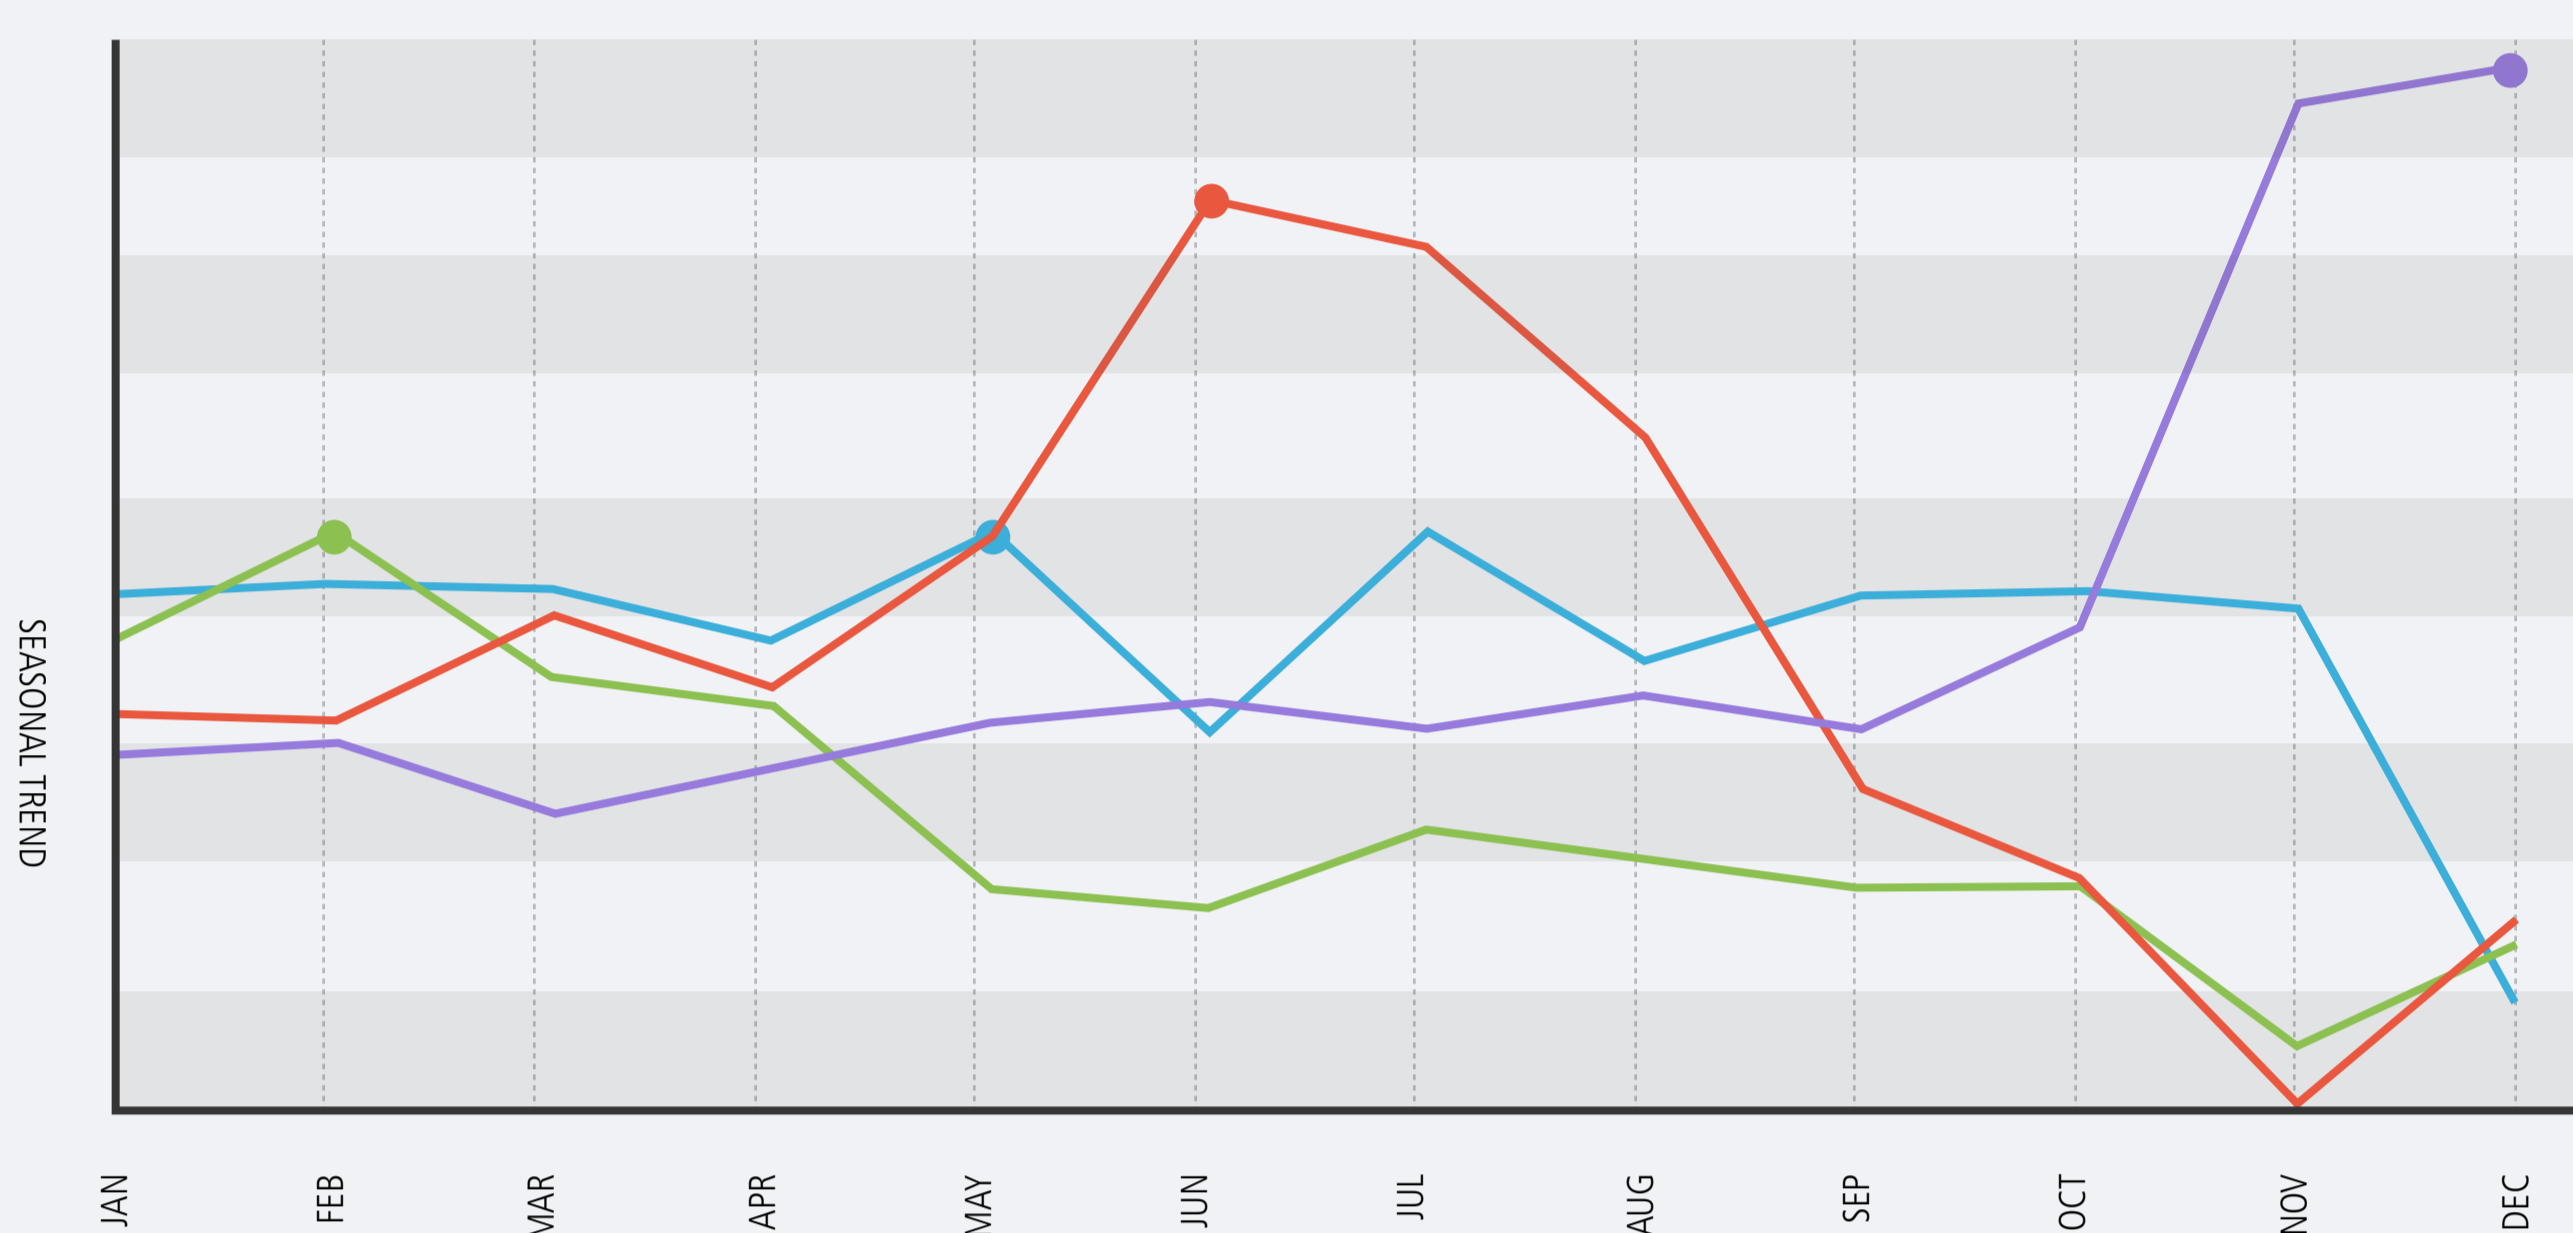

Wheel of Seasonality

A look at consumer search trends throughout the year.

a. Visualisation of industry trends throughout the year.

b. Breakdown of seasonal trends.

In every industry there is a peak season where demand for products and services increases. Knowing when these peaks occur helps in forecasting and allows companies to ensure that they have enough resources to cope with what their clients are asking for. Managing demand doesn't just stop at having enough produce though, people are the driving force behind any business for both fulfilment and customer service. Ensuring that enough people are hired during the peak periods is paramount to meeting your seasonal requirements.

Automotive

In June 2014 the big five* made up 70% of all car sales

* GM, Ford, Chrysler LLC, Toyota, Honda

online.wsj.com

Finance

Banks and other lenders issued 3.7 million credit cards to so-called subprime borrowers in the first quarter of 2014, up 39% from the previous year